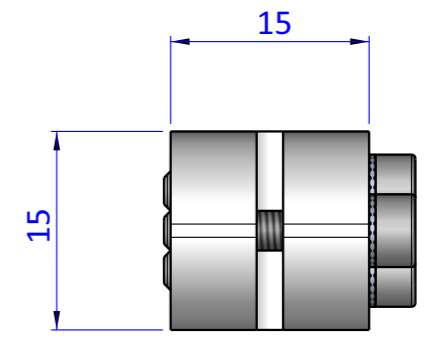

THE PROPERTY OF THE DRAWING IS ESTABLISHED BY LAW. IT IS FORBIDDEN TO PRODUCE OR SHOW IT TO THIRD PART. WITHOUT A WRITTEN AGREEMENT.

Item	Name	Q.ty
1	GVR.10.1.30	1
2	GVR.10.2	1
3	GVR.10.3	1
4	R.3.SCH	3
5	V.TCE3x16	3

Format A3
UNI 936-76

 FPS FPSERVICES AUTOMATION		DESIGNED FROM FPS Automation		REVIEW A	
		DATE 09/04/2020	WEIGHT 0,027kg		
GENERAL TOLERANCE UNI - ISO 2768 CLASSE f	DESCRIPTION CA.GVR.1010.30		CODE CA.GVR.1010.30		