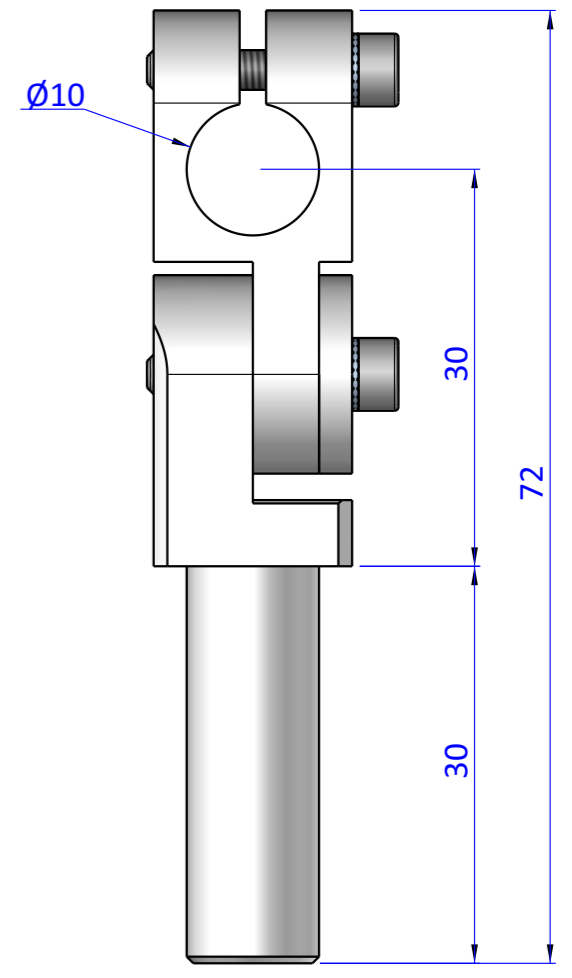

THE PROPERTY OF THE DRAWING IS ESTABLISHED BY LAW. IT IS FORBIDDEN TO PRODUCE OR SHOW IT TO THIRD PART. WITHOUT A WRITTEN AGREEMENT.

Item	Name	Q.ty
1	GVR.10.1.30	1
2	GVR.10.2	1
3	GVR.10.3	1
4	R.3.SCH	3
5	V.TCE3x16	3

Format A3
UNI 936-76

 FPS FPSERVICES AUTOMATION		DESIGNED FROM FPS Automation		REVIEW A	
		DATE 09/04/2020	WEIGHT 0,027kg		
GENERAL TOLERANCE UNI - ISO 2768 CLASSE f	DESCRIPTION CA.GVR.1010.30		CODE CA.GVR.1010.30		